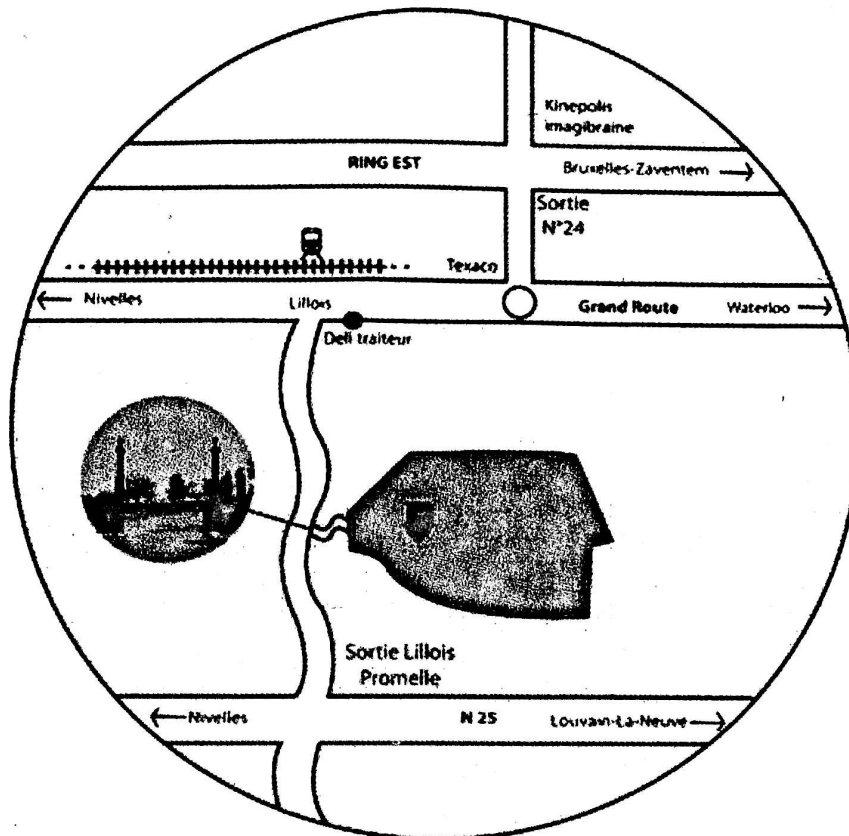

access map

ACCESS MAP HULENCOURT

GOLF CLUB D'HULENCOURT

Bruyère d'Hulencourt, 15 / B-1472 Vieux-Genappe

DIRECTIONS :

From Brussels- Waterloo, Ring East, exit 24, turn left on +/- 200m
Coming from Brussels- Waterloo, Ring East (Ring Est), exit 24, turn left on +/- 200 m.

Coming from Nivelles, Ring East (Ring Est), exit 24, turn right on +/- 100 m. At Texaco, turn right on N27 Waterloo-Nivelles (to Nivelles) +/- 2.3 km.

In Lillois, at the second traffic-light, between Deli Traiteur supermarket & Fortis Bank turn left towards Genappe for +/- 2,1 km; turn left on the speed-bump and enter between the two pillars.